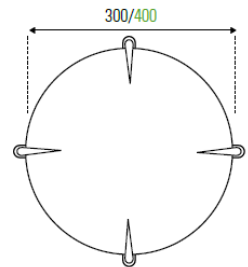

# PENTA MA78

	Dimensions
Small	30cmW x 9cmD
Large	40cmW x 9cmD

MODEL NUMBER	DESCRIPTION	COLOUR	GLOBE TYPE	ALTERNATES
MA7851	1 Light ceiling flush	Brushed Chrome and Frost Glass	E27 75W	GO7851
MA7852	2 Light ceiling flush	Brushed Chrome and Frost Glass	E27 2 x 60W	GO7852
MA7840T/E	T5 Ceiling fixture	Brushed Chrome and Frost Glass	40W T5 Tube	N/A